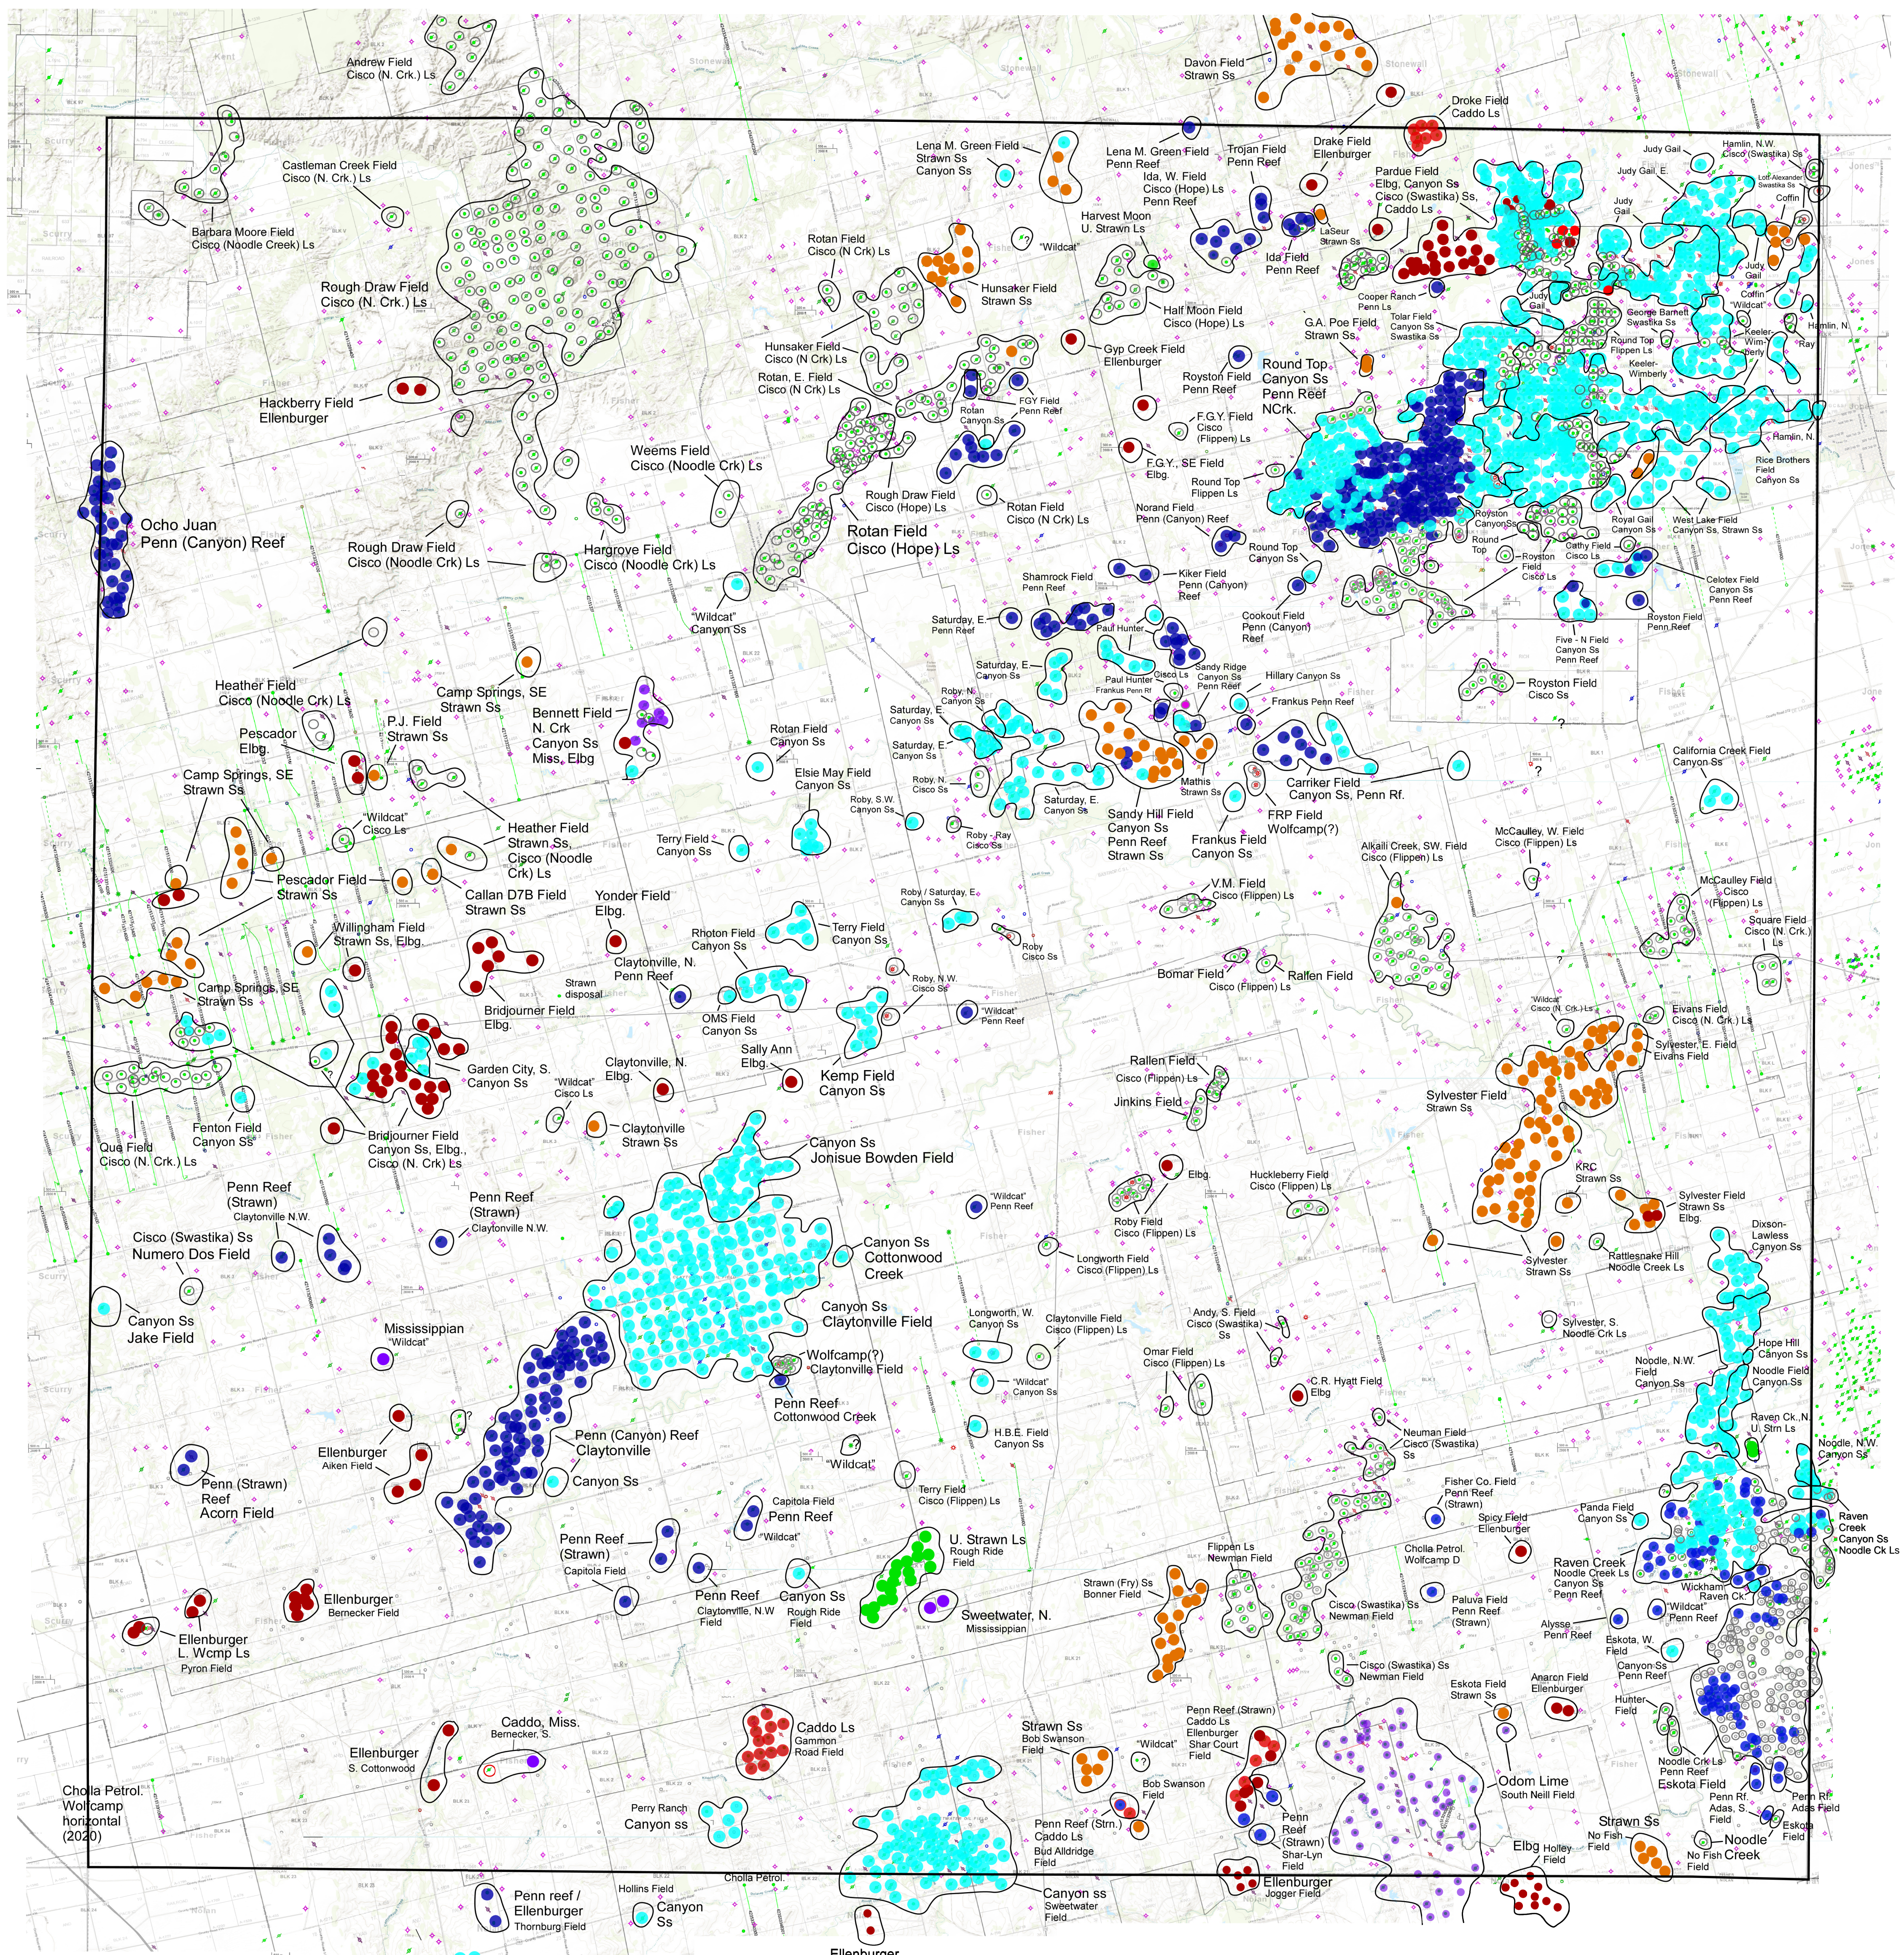

FISHER COUNTY, TEXAS PRODUCING ZONES

RESERVOIR INTERVAL

○ Cisco Group (L. Wolfcamp) Limestone / Sandstone	○ Odom Limestone
● Canyon Sandstone	● Caddo Limestone
● Pennsylvanian Reef	● Mississippian
● U. Strawn Limestone	● Ellenburger
● Strawn Sandstone	● Cambrian Sandstone